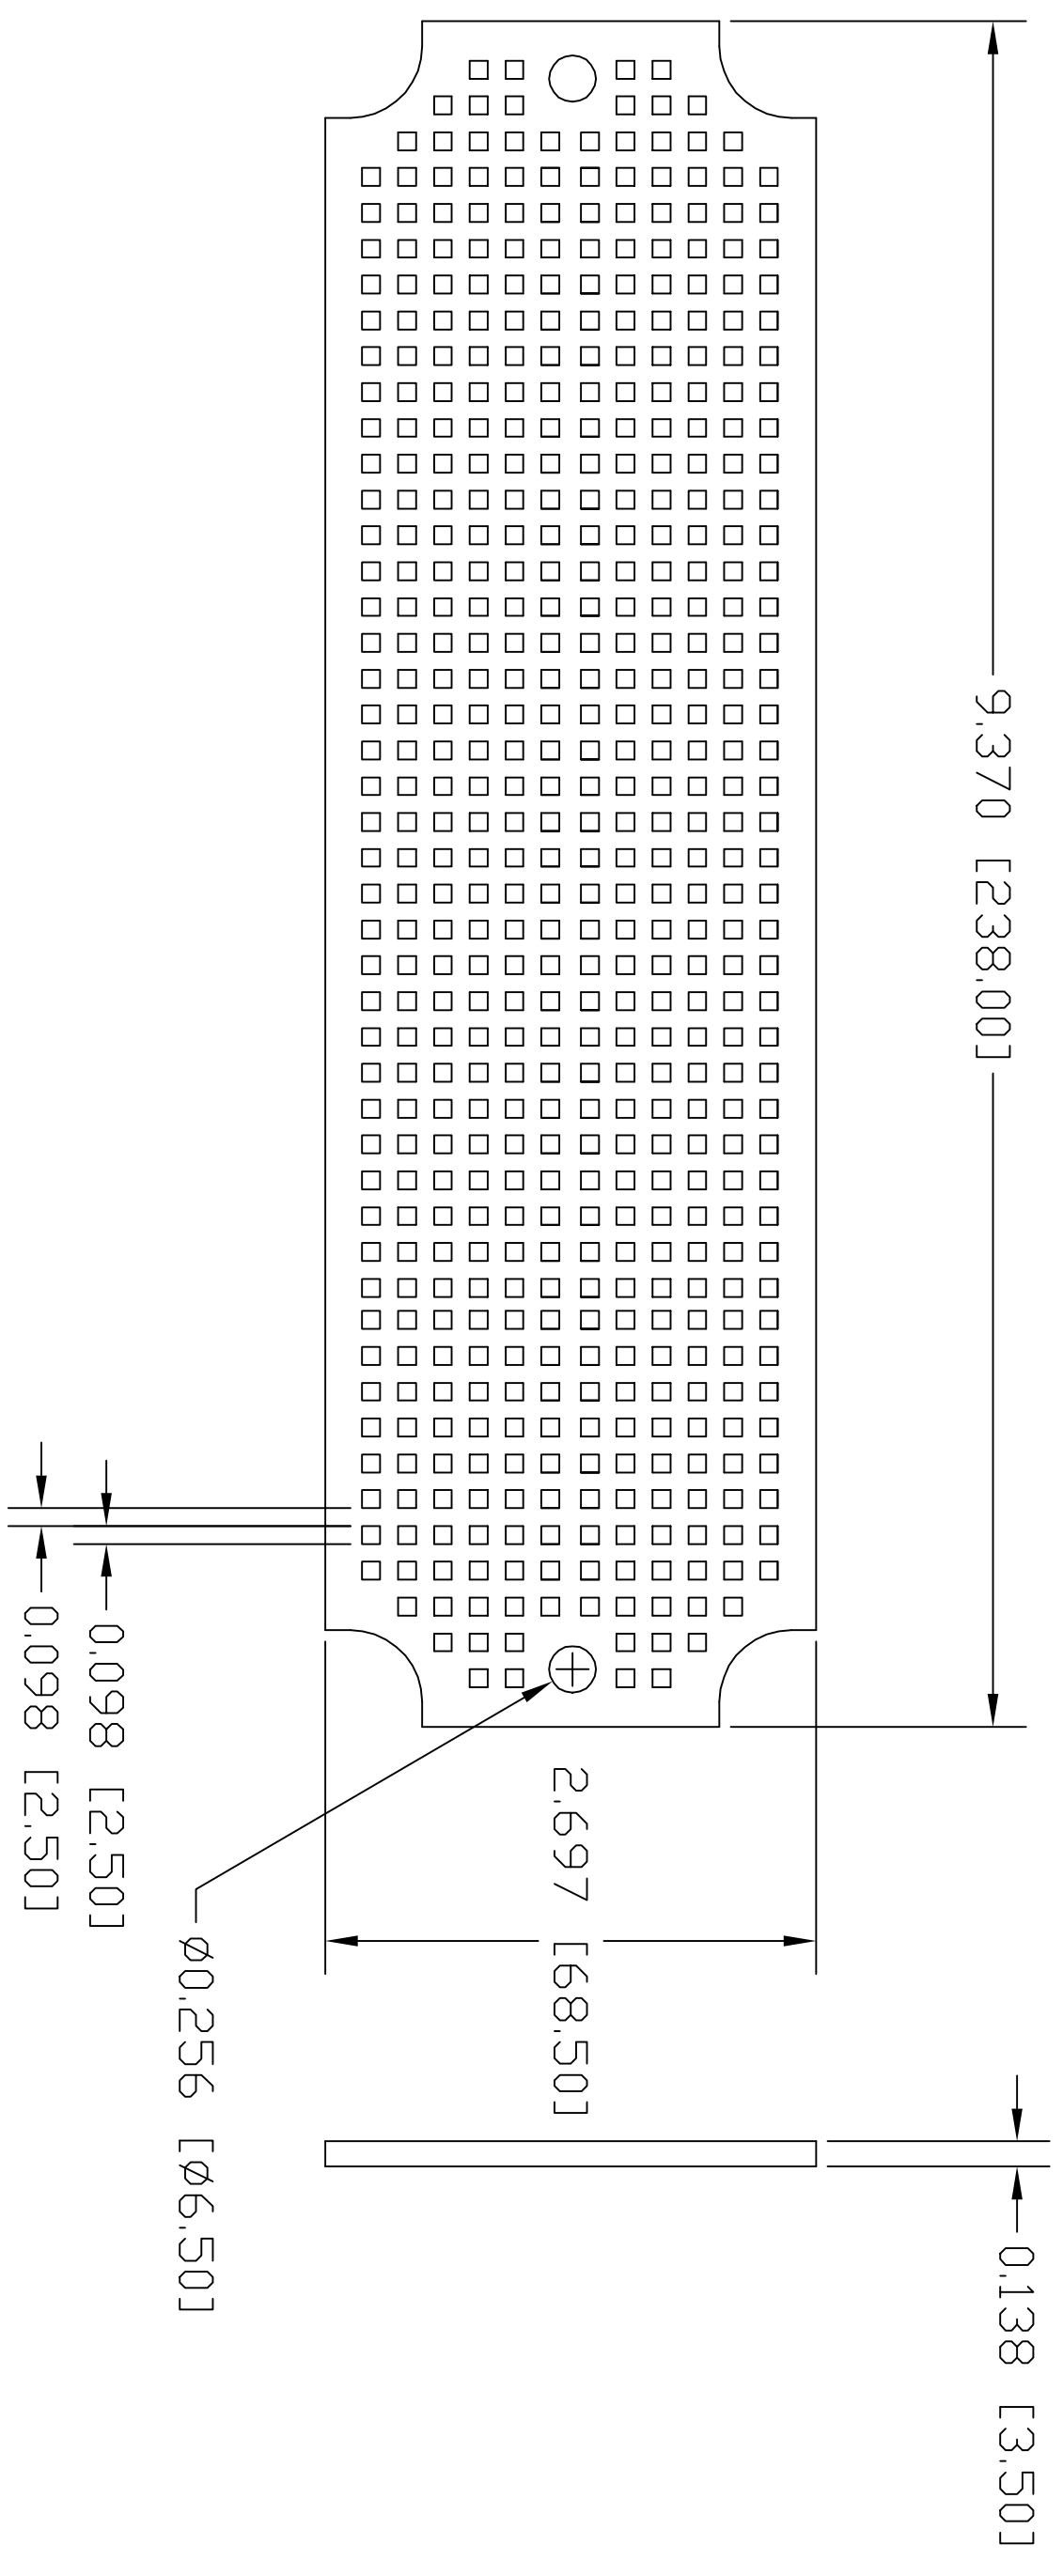

PART NAME

MOUNTING PANEL

PART No.

NBX-10978

REV. DATE

3-2-09

MATERIAL: ABS PLASTIC, UL94-HB