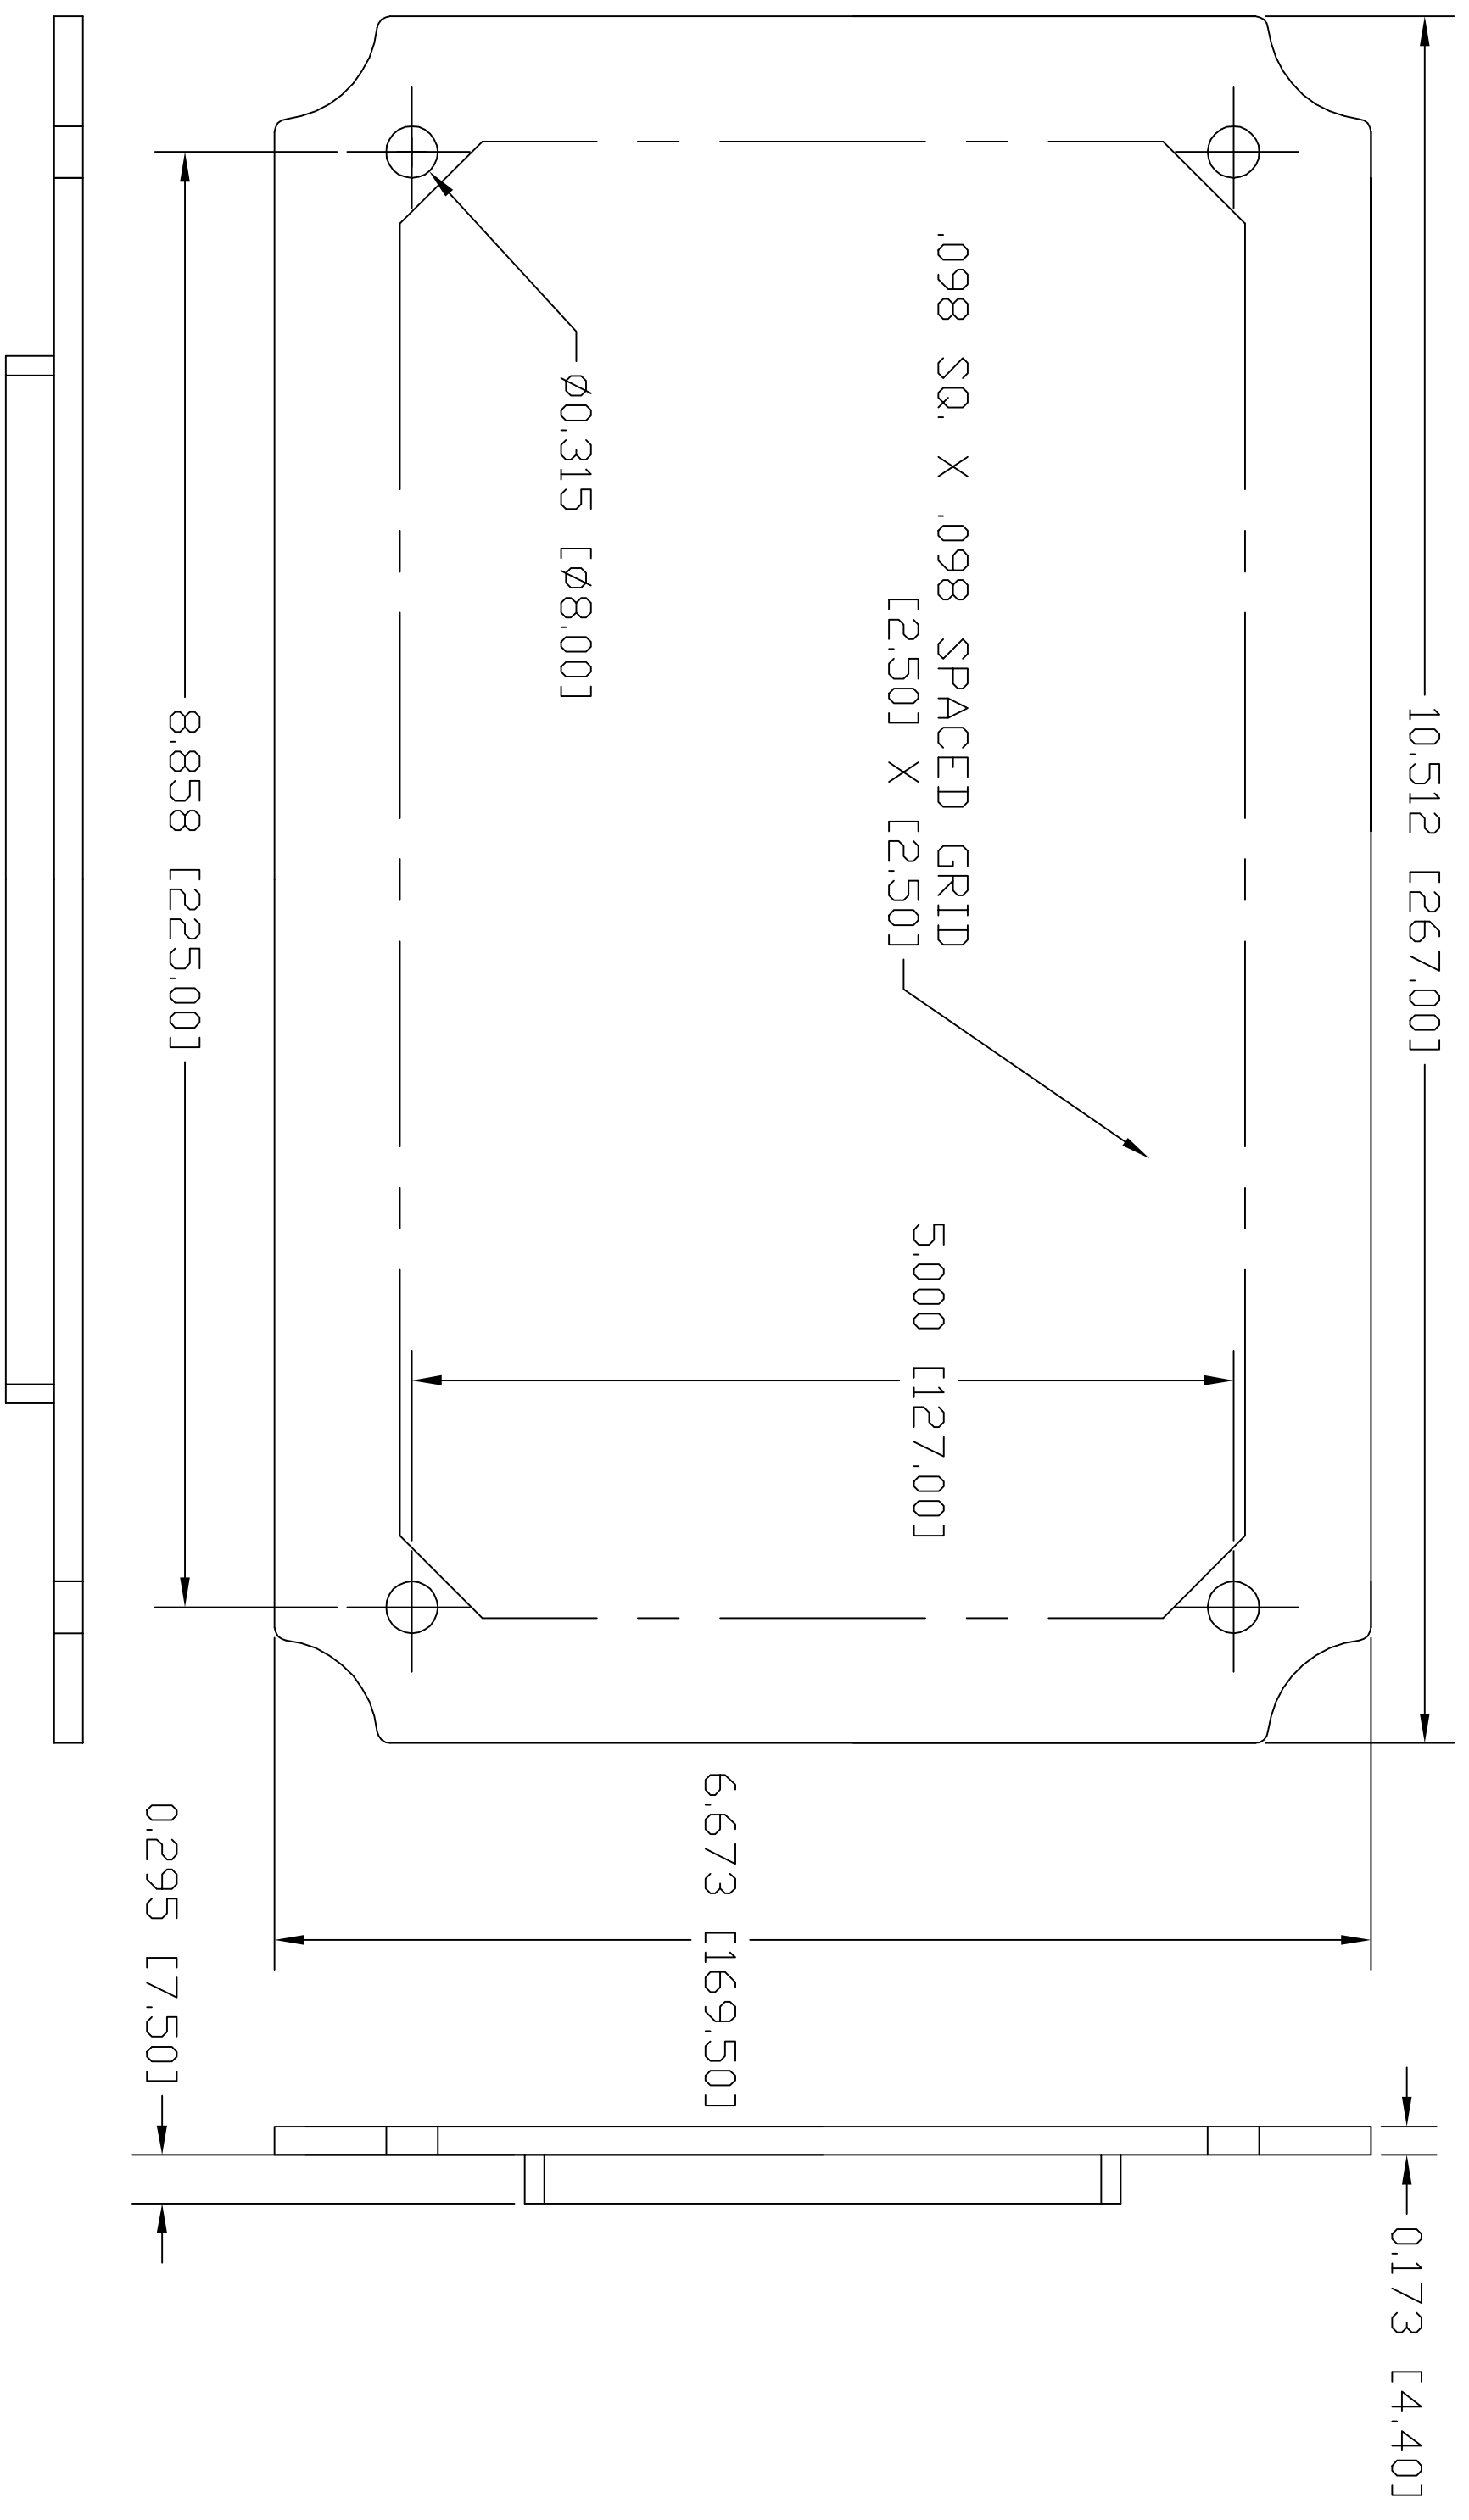

PART NAME

MOUNTING PANEL

PART No.

NBX-10980

REV. DATE

3-2-09

MATERIAL: ABS PLASTIC, UL94-HB